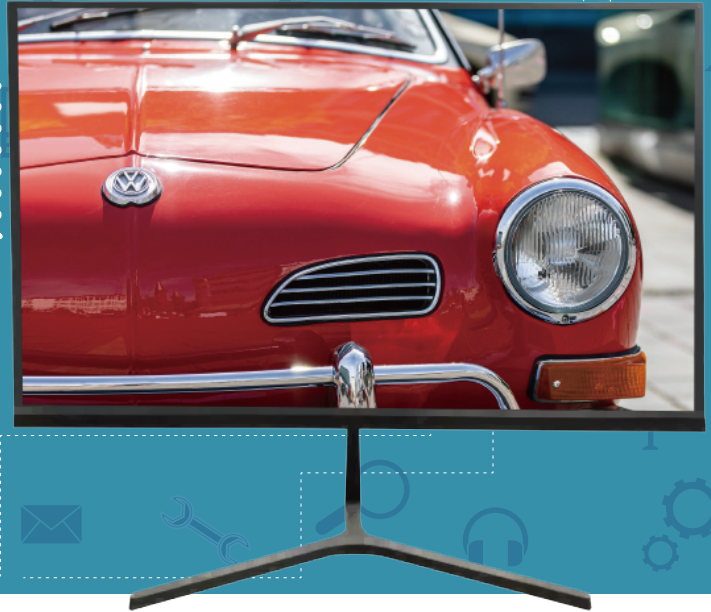

IPS

24/27" LED Monitor Series

The ORION Images LED pc monitor Series. Screen Size 23.8inch/ 27inch IPS Flat Panel. Refresh rate is 75Hz..

RPCS

**1080P
FHD**

Resolution

**75
Hz**

Fresh Rate

HDMI

HDMI Input

VGA Input

SPEAKER Built-In