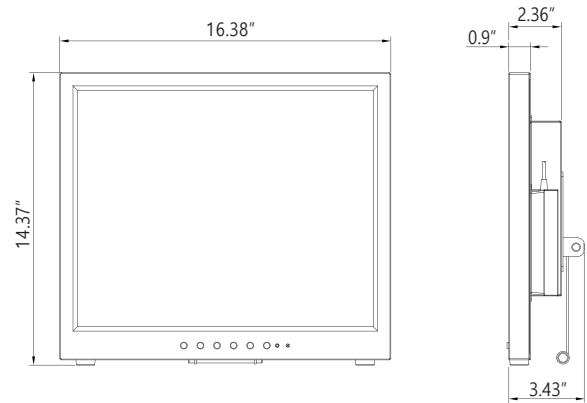

DIMENSIONS