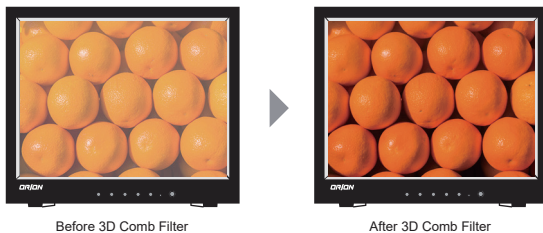

ADVANTAGES

3D Comb Filter

In signal processing, a comb filter adds a delayed version of a signal to itself, causing constructive and destructive interference. The frequency response of a comb filter consists of a series of regularly-spaced spikes, giving the appearance of a comb.