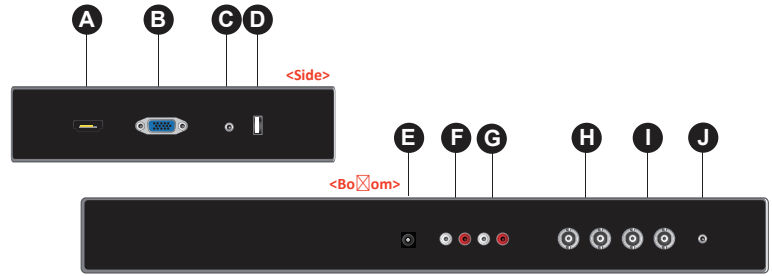

SPECIFICATIONS

19RTC	
Display	
Screen Size	19 Inch
Max. Resolution	1280 x 1024 @ 75Hz
Pixel Pitch	0.294 x 0.294mm
Brightness	250cd/m²
Contrast Ratio	1000 : 1
Aspect Ratio	5 : 4
Viewing Angle (H/V)	178°/ 178°
Display Color	16.7 Million
Response Time	< 14ms
Video System	NTSC / PAL
Interface	
Video In / Out (BNC Type)	2 In / 2 Out
HDMI In	1 In
VGA In (15Pin D-Sub)	1 In
Audio In (RCA Type)	2 Left & Right
PC Stereo In	1 In
Transmitter	
Remote Control	Yes
Audio	
Built-in Speakers	Yes (1W x 2)
Features	
Filter Type	3D Comb Filter
Deinterlacing	Yes
Noise Reduction Control (NR)	Yes
Advanced Auto Power Recovery	Yes
LCD Protection Glass	Option
Auto Source Sequencing	Yes
Trigger Sensor	Yes (NO / NC)
Multi Language	English, Spanish, French, German, Italian
General	
Outline Dimension (WHD)	416.0 x 365.0 x 87.0mm (16.38" x 14.37" x 3.43")
Net Weight	6.25 Kg (13.78 lbs)
Material / Color	Metal / Black
Desk Top Stand	Tilt Back
Part / Labor	3year / 3year
Consumption: < On	< 24W
	AC100 ~ 240V(50/60Hz)
Electrical Ratings	DC12V / 3.5A
Operating Temperature	0 ~ 40°C / 32 ~ 104°F
Storage Temperature	-20 ~ 60°C / -4 ~ 140°F
Mounts	
VESA™ Mount Size	100 x 100mm
Wall	WB-5, WB-10, WB-30, WB-31
Ceiling	CMK-01
Rack	RMK-08

INPUT INTERFACE