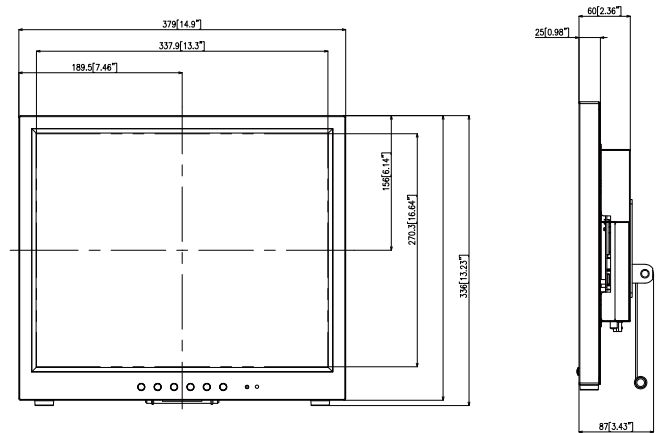

DIMENSIONS