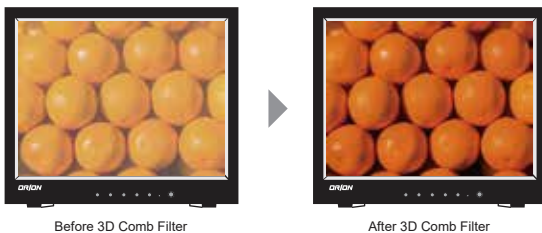

ADVANTAGES

3D Comb Filter

In signal processing, a comb filter adds a delayed version of a signal to itself, causing constructive and destructive interference. The frequency response of a comb filter consists of a series of regularly-spaced spikes, giving the appearance of a comb.