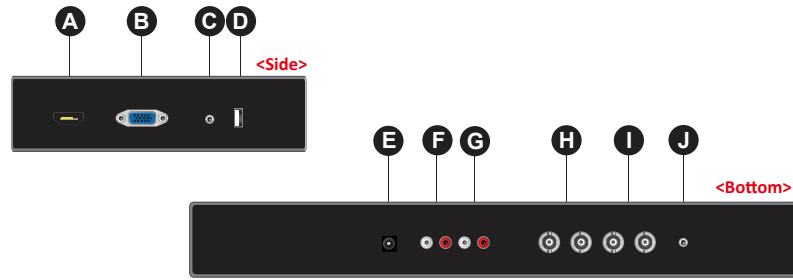

SPECIFICATIONS

17RTC	
Display	
Screen Size	17 Inch
Max. Resolution	1280 x 1024 @ 75Hz
Pixel Pitch	0.264 x 0.264mm
Brightness	250cd/m²
Contrast Ratio	1000 : 1
Aspect Ratio	5 : 4
Viewing Angle (H/V)	170° / 160°
Display Color	16.7 Million
Response Time	< 5ms
Video System	NTSC / PAL
Interface	
Video In / Out (BNC Type)	2 In / 2 Out
HDMI In	1 In
VGA In (15Pin D-Sub)	1 In
Audio In (RCA Type)	2 Left & Right
PC Stereo In	1 In
USB	1 In
Transmitter	
Remote Control	Yes
Audio	
Built-in Speakers	Yes (1W x 2)
Features	
Filter Type	3D Comb Filter
Advanced Auto Power Recovery	Yes
Deinterlacing	Yes
Noise Reduction Control (NR)	Yes
LCD Protection Glass	Option
Auto Source Sequencing	Yes
Trigger Sensor	Yes (NO / NC)
Multi Language	English, Spanish, French, German, Italian
General	
Outline Dimension (WHD)	379.0 x 336.0 x 87.0mm (14.92" x 13.23" x 3.43")
Net Weight	5.35 Kg (11.79 lbs)
Material / Color	Metal / Black
Desk Top Stand	Tilt Back
Part / Labor	3year / 3year
Consumption: < On	< 18W
	DC12V / 3.5A
Operating Temperature	0 ~ 40°C / 32 ~ 104°F
Storage Temperature	-20 ~ 60°C / -4 ~ 140°F
Mounts	
VESA™ Mount Size	100 x 100mm
Wall	WB-5, WB-10, WB-30, WB-31
Ceiling	CMK-01
Rack	RMK-08

INPUT INTERFACE