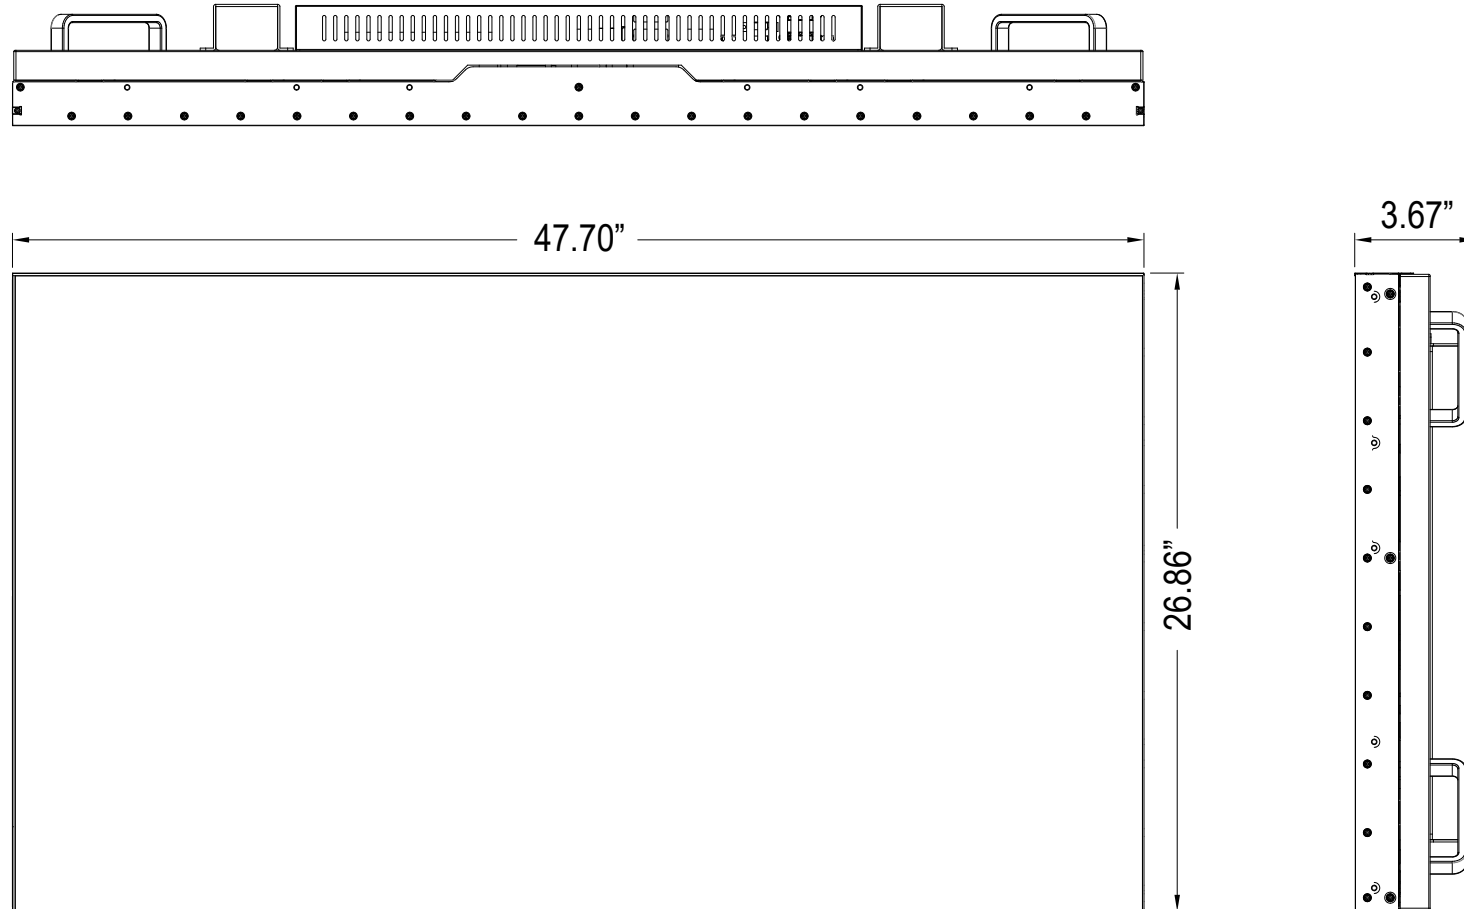

UNIT: INCH

MODEL NAME

R4K55EHF

PRODUCT DIMENSION

47.70 W x 26.86 H x 3.67 D

(Inch)