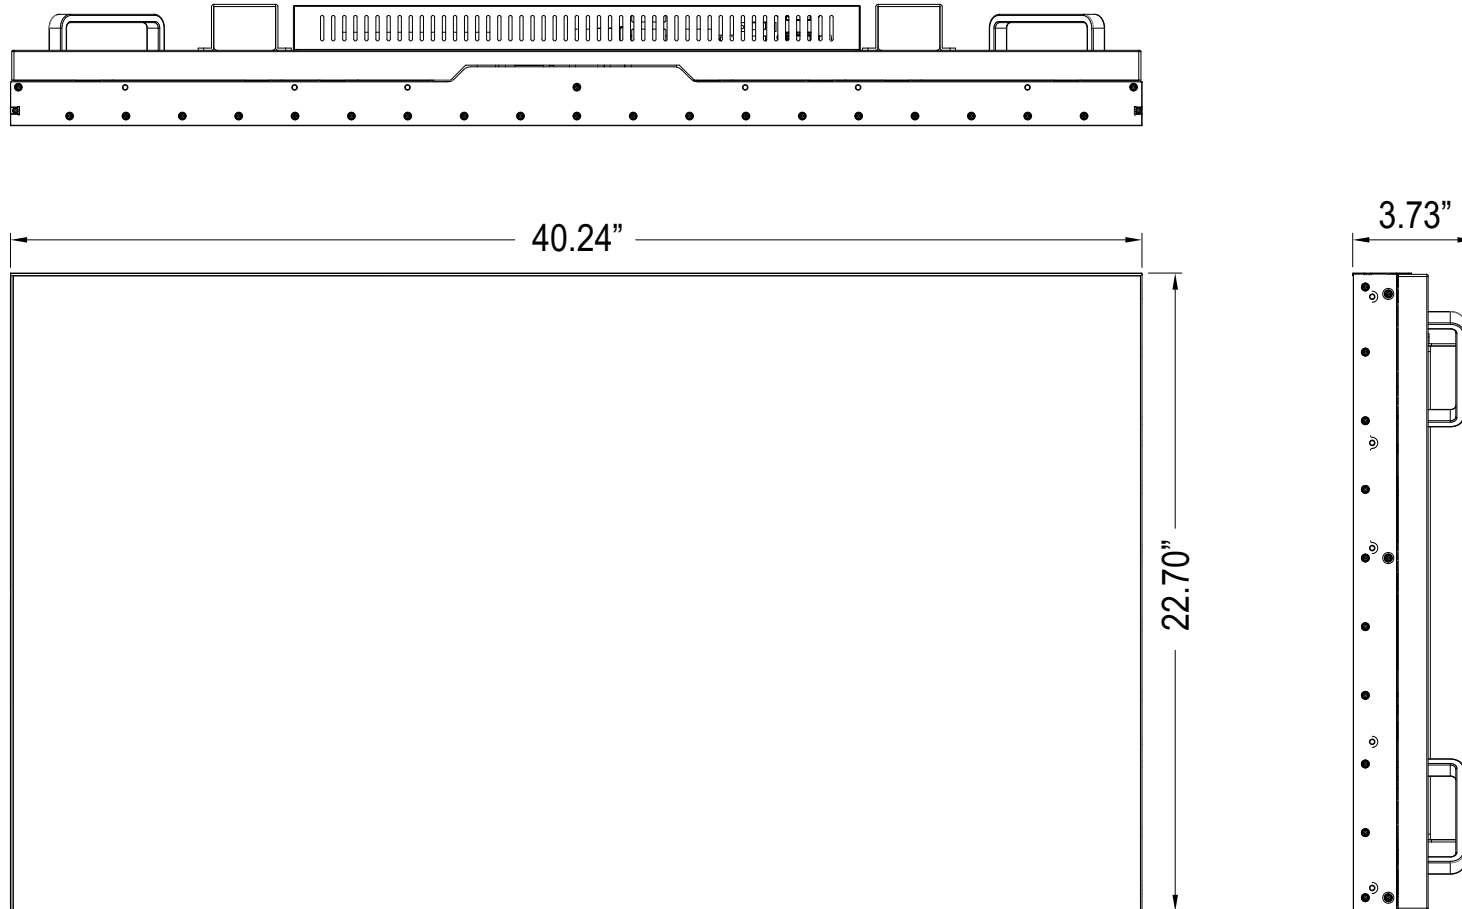

**UNIT: INCH**

MODEL NAME	R4K46UNF
PRODUCT DIMENSION	40.24 W x 22.70 H x 3.73 D (Inch)