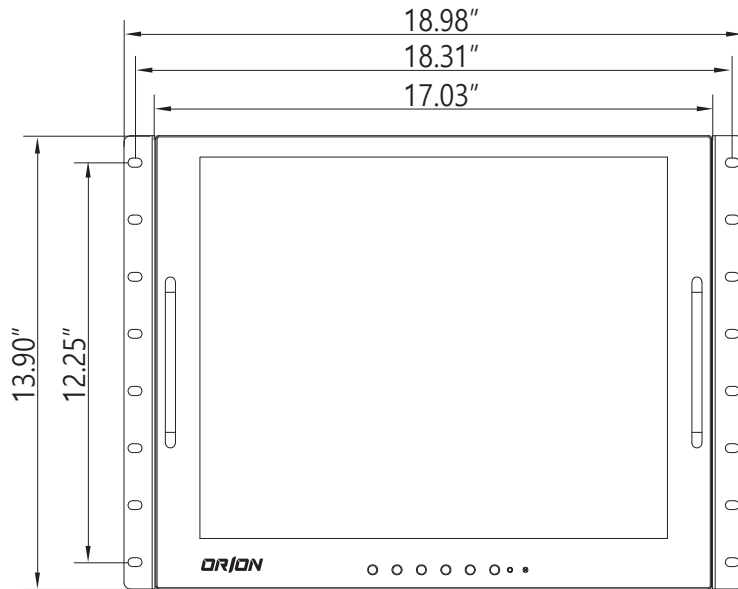

UNIT: INCH

MODEL NAME	19RCR
PRODUCT DIMENSION	18.98 W x 13.90 H x 2.87 D

	(Inch)
--	--------