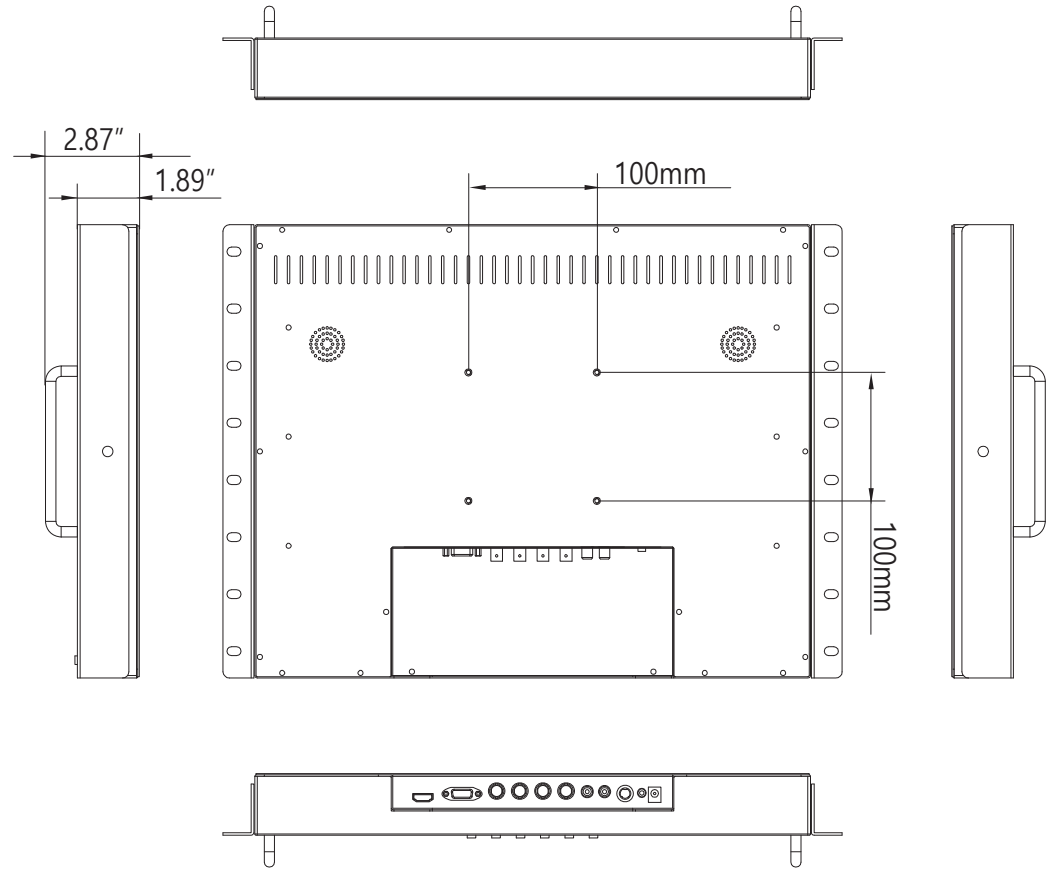

UNIT: INCH

MODEL NAME	19RCR
PRODUCT DIMENSION	18.98 W x 13.90 H x 2.87 D

	(Inch)
--	--------